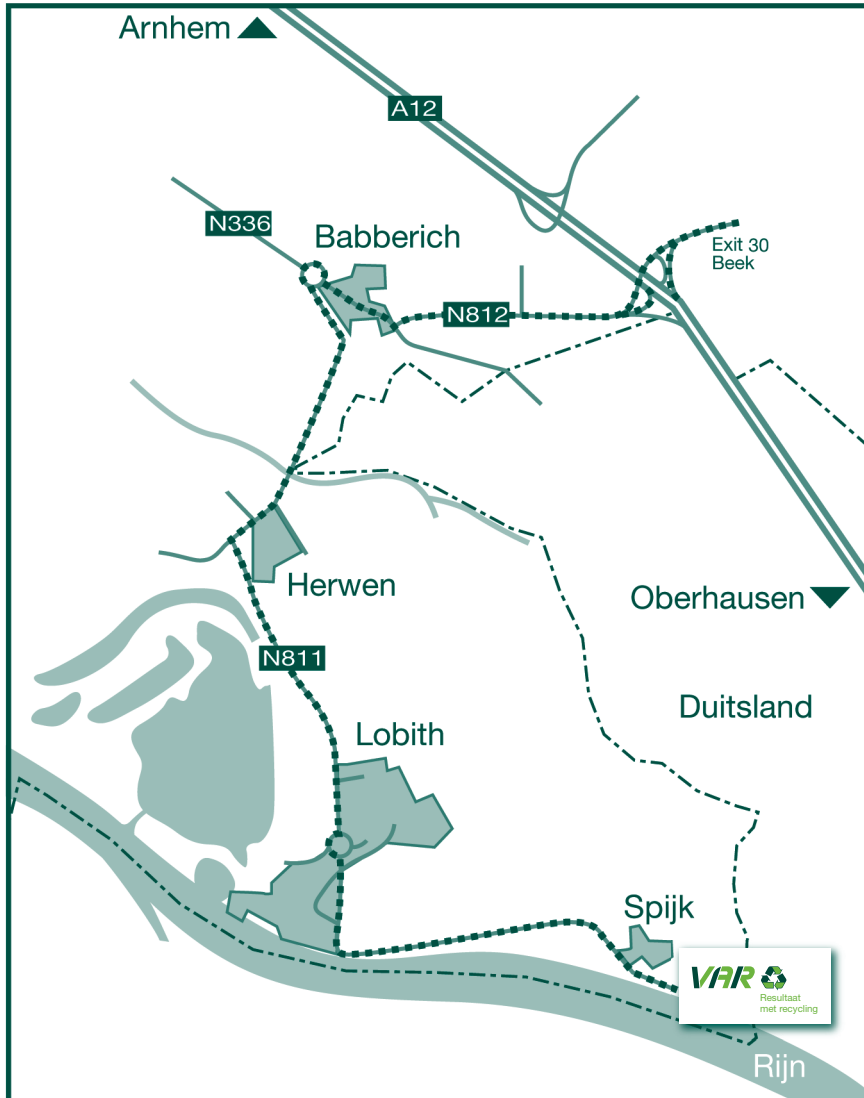

Route description Location Spijk

Address location Spijk

Spijkse Dijk 3-139
6917 AB Spijk (near Lobith/Tolkamer)
E info@var.nl
T +31 (0)55 3018300
F +31 (0)316 543227

Opening hours

Monday until Friday from 7.00 am - 4.30 pm.

Route description location Spijk

Arnhem-Oberhausen: take exit number 30 Beek, choose the direction of Babberich/Lobith. At the roundabout turn left to Lobith. Follow the road until exit Herwen, Lobith and turn left. At the next two roundabouts go straight ahead to Spijk. The road transfers to the Spijkse Dijk. Turn left after 'Steenfabriek Daams' and follow the VAR-signs.