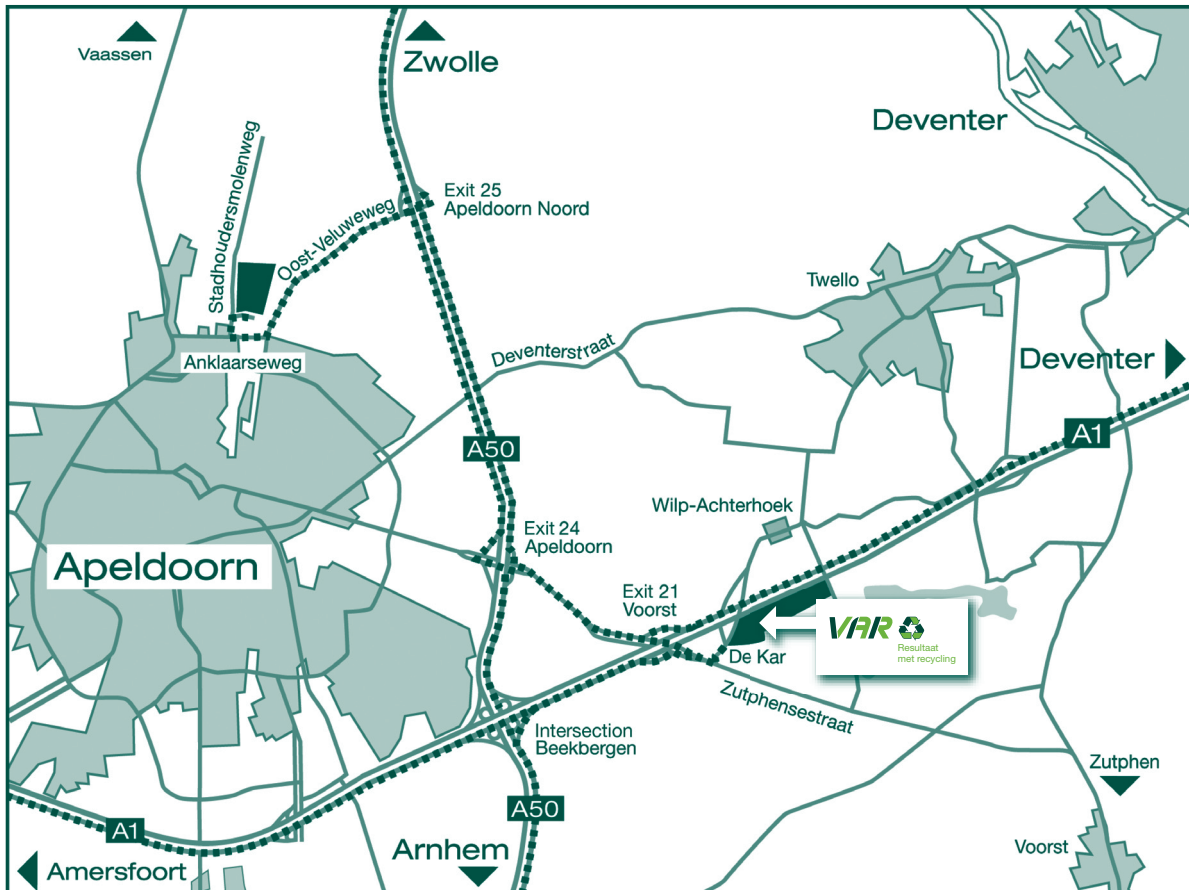

## Route description Central office Wilp-Achterhoek

Sluinerweg 12  
Wilp-Achterhoek  
Postbus 184  
NL - 7390 AD Twello  
T +31 (0)55 3018300  
F +31 (0)55 3018310  
E info@var.nl  
I www.var.nl

### Central office Wilp-Achterhoek

#### Route description central office Wilp-Achterhoek

Via motorway A50: from Arnhem or Zwolle: take exit number 24 Apeldoorn/Teuge.

At the end of the exit: direction Zutphen.

Turn left after over 2500 meters (follow the ANWB-signs with 'VAR'), onto the Sluinerweg.

After 400 meters you have arrived.

Via motorway A1: from Amersfoort or Almelo: take exit number 21 Voorst.

At the bottom of the exit follow direction Zutphen.

Turn left after approx. 800 meters (follow the ANWB-signs with 'VAR'), onto the Sluinerweg.